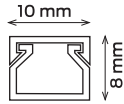

Packaging: 14 pcs.

CNL 10051-13
Quadruple top cover set for
45 x 45 (4 module)

Packaging: 12 pcs.

10 x 8

Product Code	CNL-F-10008	CNL-C-10008
Package	Nylon	Box
Lenght	2 m	2 m
Size	10 x 8	10 x 8
Package total (m)	240 m	330 m
Weight (kg)	13.2 kg	19.2 kg
Volume (m ³)	0.0204 m³	0.0315 m³

12 x 12

Product Code	CNL-F-12012	CNL-C-12012
Package	Nylon	Box
Lenght	2 m	2 m
Size	12 x 12	12 x 12
Package total (m)	200 m	180 m
Weight (kg)	13 kg	11.7 kg
Volume (m ³)	0.0318 m³	0.0315 m³

15 x 10

Product Code	CNL-F-15010	CNL-C-15010
Package	Nylon	Box
Lenght	2 m	2 m
Size	15 x 10	15 x 10
Package total (m)	200 m	176 m
Weight (kg)	13 kg	11.44 kg
Volume (m ³)	0.0321 m³	0.0315 m³

16 x 16

Product Code	CNL-F-16016	CNL-C-16016
Package	Nylon	Box
Lenght	2 m	2 m
Size	16 x 16	16 x 16
Package total (m)	100 m	224 m
Weight (kg)	8.5 kg	20.16 kg
Volume (m ³)	0.0270 m³	0.063 m³

20 x 10

Product Code	CNL-F-20010	CNL-C-20010
Package	Nylon	Box
Lenght	2 m	2 m
Size	20 x 10	20 x 10
Package total (m)	200 m	276 m
Weight (kg)	17 kg	24.84 kg
Volume (m ³)	0.044 m³	0.063 m³