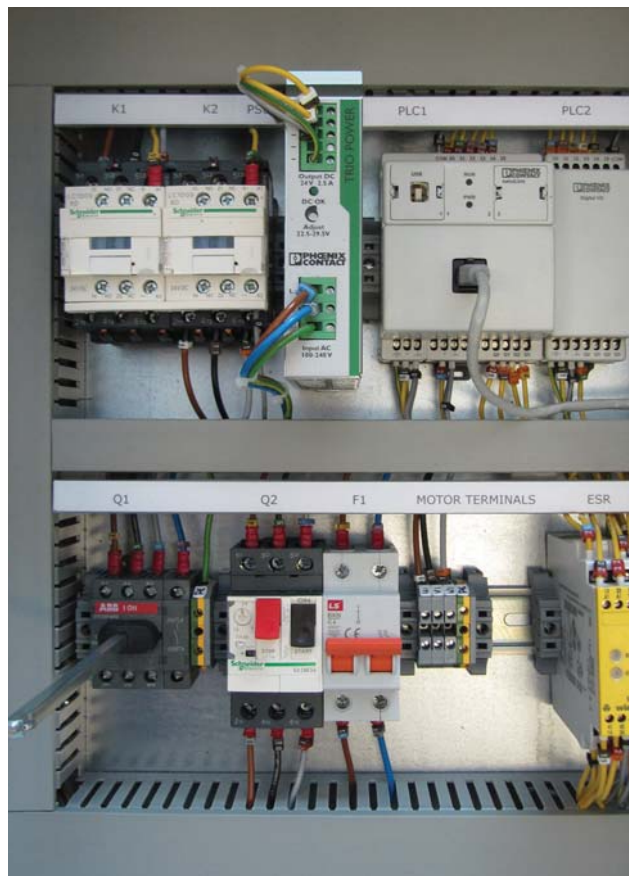

80 x 40

Product Code	CNL-PGF-80040	CNL-PGC-80040
Package	Nylon	Box
Lenght	2 m	2 m
Size	80 x 40	80 x 40
Package total (m)	12 m	36 m
Weight (kg)	6.8 kg	20 kg
Volume (m³)	0.045 m³	0.121 m³