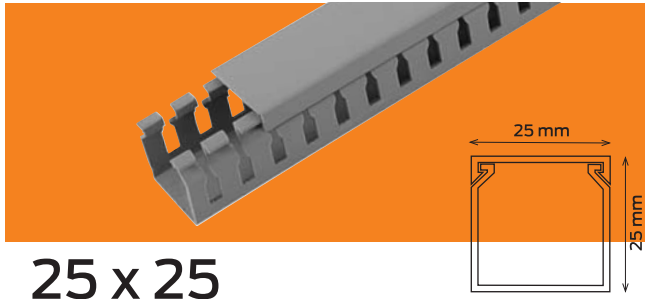

25 x 25

Product Code	CNL-PGF-25025	CNL-PGC-25025
Package	Nylon	Box
Length	2 m	2 m
Size	25 x 25	25 x 25
Package total (m)	36 m	90 m
Weight (kg)	7.2 kg	17.7 kg
Volume (m³)	0.030 m³	0.063 m³