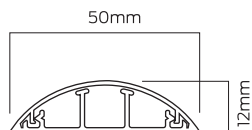

50 x 12

Product Code:
CNL-CP-50012 X