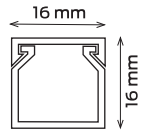

Instead you order your pattern Code Article **XX**.

40 x 25

Product Code	CNLF-XX-40025	CNLC-XX-40025
Package	Nylon	Box
Lenght	2 m	2 m
Size	40 x 25	40 x 25
Package total (m)	40 m	80 m
Weight (kg)	8.8 kg	17.4 kg
Volume (m ³)	0.049 m³	0.089 m³

Instead you order your pattern Code Article **XX**.

40 x 40

Product Code	CNLF-XX-40040	CNLC-XX-40040
Package	Nylon	Box
Lenght	2 m	2 m
Size	40 x 40	40 x 40
Package total (m)	36 m	72 m
Weight (kg)	11 kg	22.6 kg
Volume (m ³)	0.038 m³	0.121 m³

Instead you order your pattern Code Article **XX**.

COLOR OPTIONS

12 x 12

Product Code	CNLAF-XX-12012	CNLAC-XX-12012
Package	Nylon	Box
Lenght	2 m	2 m
Size	12 x 12	12 x 12
Package total (m)	200 m	180 m
Weight (kg)	12.2 kg	11 kg
Volume (m ³)	0.037 m³	0.032 m³

Instead you order your pattern Code Article **XX**.

16 x 16

Product Code	CNLAF-XX-16016	CNLAC-XX-16016
Package	Nylon	Box
Lenght	2 m	2 m
Size	16 x 16	16 x 16
Package total (m)	100 m	208 m
Weight (kg)	9.2 kg	18.8 kg
Volume (m ³)	0.033 m³	0.063 m³