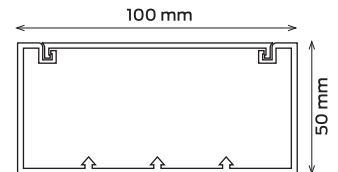

100 x 50

Product Code : CNL 100050 K
Package : Box
Length : 2m
Size : 100x50
Package total (m) : 16 m
Weight (kg) : 16.2 kg.
Volume (m3) : 0.063

CNL 100 51-09 DIVIDER

Length: 2m
Package total (m): 120m

ASSEMBLY ACCESSORIES

Packaging: 8 pcs.

Packaging: 10 pcs.

Packaging: 8 pcs.

Packaging: 8 pcs.

Packaging: 12 pcs.

Packaging: 24 pcs.

SWITCH SOCKET NETWORK ASSEMBLY SETS

Packaging: 10 pcs.

Packaging: 6 pcs.

Packaging: 12 pcs.

Packaging: 14 pcs.

Packaging: 12 pcs.