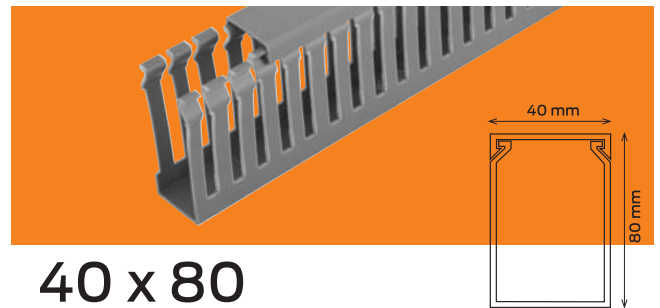

40 x 80

Product Code	CNL-PGF-40080	CNL-PGC-40080
Package	Nylon	Box
Length	2 m	2 m
Size	40 x 80	40 x 80
Package total (m)	8 m	36 m
Weight (kg)	4.2 kg	18.2 kg
Volume (m³)	0.030 m³	0.121 m³