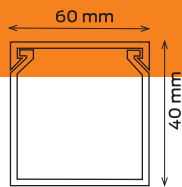

25 x 40

Product Code	CNL-PGF-25040	CNL-PGC-25040
Package	Nylon	Box
Length	2 m	2 m
Size	25 x 40	25 x 40
Package total (m)	24 m	90 m
Weight (kg)	7.8 kg	25.8 kg
Volume (m ³)	0.028 m ³	0.089 m ³

25 x 80

Product Code	CNL-PGF-25080	CNL-PGC-25080
Package	Nylon	Box
Length	2 m	2 m
Size	25 x 80	25 x 80
Package total (m)	12 m	54 m
Weight (kg)	5.4 kg	23.6 kg
Volume (m ³)	0.03 m ³	0.121 m ³

40 x 40

Product Code	CNL-PGF-40040	CNL-PGC-40040
Package	Nylon	Box
Length	2 m	2 m
Size	40 x 40	40 x 40
Package total (m)	16 m	72 m
Weight (kg)	5.4 kg	23.6 kg
Volume (m ³)	0.031 m ³	0.121 m ³

40 x 60

Product Code	CNL-PGF-40060	CNL-PGC-40060
Package	Nylon	Box
Length	2 m	2 m
Size	40 x 60	40 x 60
Package total (m)	20 m	48 m
Weight (kg)	9.2 kg	20.8 kg
Volume (m ³)	0.051 m ³	0.121 m ³

40 x 80

Product Code	CNL-PGF-40080	CNL-PGC-40080
Package	Nylon	Box
Length	2 m	2 m
Size	40 x 80	40 x 80
Package total (m)	8 m	36 m
Weight (kg)	4.2 kg	18.2 kg
Volume (m ³)	0.030 m ³	0.121 m ³

60 x 40

Product Code	CNL-PGF-60040	CNL-PGC-60040
Package	Nylon	Box
Lenght	2 m	2 m
Size	60 x 40	60 x 40
Package total (m)	20 m	48 m
Weight (kg)	9 kg	21.3 kg
Volume (m ³)	0.052 m ³	0.121 m ³