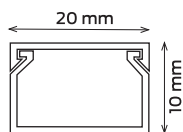

40 x 60

Product Code	CNL-AF-40060	CNL-AC-40060
Package	Nylon	Box
Lenght	2 m	2 m
Size	40 x 60	40 x 60
Package total (m)	24 m	48 m
Weight (kg)	10.5 kg	21.5 kg
Volume (m ³)	0.038 m³	0.121 m³

12 x 12

Product Code	CNLF-XX-12012	CNLC-XX-12012
Package	Nylon	Box
Lenght	2 m	2 m
Size	12 x 12	12 x 12
Package total (m)	200 m	180 m
Weight (kg)	12.2 kg	11 kg
Volume (m ³)	0.037 m³	0.032 m³

Instead you order your pattern Code Article **XX**.

16 x 16

Product Code	CNLF-XX-16016	CNLC-XX-16016
Package	Nylon	Box
Lenght	2 m	2 m
Size	16 x 16	16 x 16
Package total (m)	100 m	208 m
Weight (kg)	9.2 kg	18.8 kg
Volume (m ³)	0.033 m³	0.063 m³

Instead you order your pattern Code Article **XX**.

20 x 10

Product Code	CNLF-XX-20010	CNLC-XX-20010
Package	Nylon	Box
Lenght	2 m	2 m
Size	20 x 10	20 x 10
Package total (m)	200 m	248 m
Weight (kg)	17.2 kg	21.2 kg
Volume (m ³)	0.054 m³	0.063 m³

Instead you order your pattern Code Article **XX**.

25 x 16

Product Code	CNLF-XX-25016	CNLC-XX-25016
Package	Nylon	Box
Lenght	2 m	2 m
Size	25 x 16	25 x 16
Package total (m)	100 m	140 m
Weight (kg)	12.2 kg	17 kg
Volume (m ³)	0.049 m³	0.063 m³