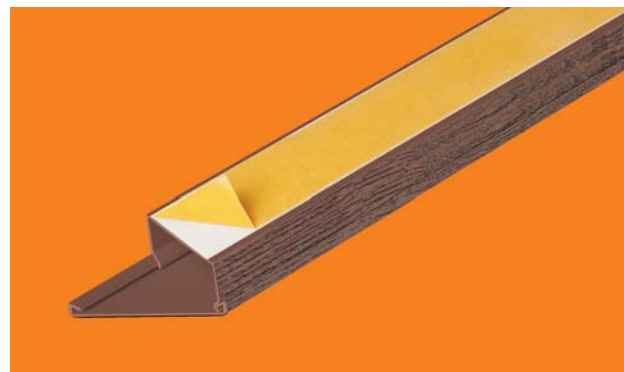

40 x 25

Product Code	CNLAF-XX-40025	CNLAC-XX-40025
Package	Nylon	Box
Lenght	2 m	2 m
Size	40 x 25	40 x 25
Package total (m)	40 m	80 m
Weight (kg)	8.8 kg	17.4 kg
Volume (m³)	0.049 m³	0.089 m³

Instead you order your pattern Code Article **XX**.