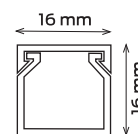

30 x 20

Product Code	CNL-AF-30020	CNL-AC-30020
Package	Nylon	Box
Lenght	2 m	2 m
Size	30 x 20	30 x 20
Package total (m)	50 m	96 m
Weight (kg)	9.7 kg	18.4 kg
Volume (m ³)	0.037 m³	0.063 m³

40 x 16

Product Code	CNL-AF-40016	CNL-AC-40016
Package	Nylon	Box
Lenght	2 m	2 m
Size	40 x 16	40 x 16
Package total (m)	60 m	112 m
Weight (kg)	11.6 kg	21.4 kg
Volume (m ³)	0.053 m³	0.089 m³

40 x 25

Product Code	CNL-AF-40025	CNL-AC-40025
Package	Nylon	Box
Lenght	2 m	2 m
Size	40 x 25	40 x 25
Package total (m)	40 m	80 m
Weight (kg)	8.8 kg	17.4 kg
Volume (m ³)	0.049 m³	0.089 m³

40 x 40

Product Code	CNL-AF-40040	CNL-AC-40040
Package	Nylon	Box
Lenght	2 m	2 m
Size	40 x 40	40 x 40
Package total (m)	36 m	72 m
Weight (kg)	11 kg	22.6 kg
Volume (m ³)	0.038 m³	0.121 m³

40 x 60

Product Code	CNL-AF-40060	CNL-AC-40060
Package	Nylon	Box
Lenght	2 m	2 m
Size	40 x 60	40 x 60
Package total (m)	24 m	48 m
Weight (kg)	10.5 kg	21.5 kg
Volume (m ³)	0.038 m³	0.121 m³

12 x 12

Product Code	CNLF-XX-12012	CNLC-XX-12012
Package	Nylon	Box
Lenght	2 m	2 m
Size	12 x 12	12 x 12
Package total (m)	200 m	180 m
Weight (kg)	12.2 kg	11 kg
Volume (m ³)	0.037 m³	0.032 m³

Instead you order your pattern Code Article **XX**.

16 x 16

Product Code	CNLF-XX-16016	CNLC-XX-16016
Package	Nylon	Box
Lenght	2 m	2 m
Size	16 x 16	16 x 16
Package total (m)	100 m	208 m
Weight (kg)	9.2 kg	18.8 kg
Volume (m ³)	0.033 m³	0.063 m³