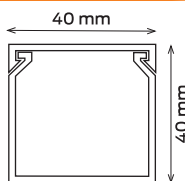

Instead you order your pattern Code Article **XX**.

25 x 16

Product Code	CNLF-XX-25016	CNLC-XX-25016
Package	Nylon	Box
Lenght	2 m	2 m
Size	25 x 16	25 x 16
Package total (m)	100 m	140 m
Weight (kg)	12.2 kg	17 kg
Volume (m ³)	0.049 m³	0.063 m³

Instead you order your pattern Code Article **XX**.

25 x 25

Product Code	CNLF-XX-25025	CNLC-XX-25025
Package	Nylon	Box
Lenght	2 m	2 m
Size	25 x 25	25 x 25
Package total (m)	50 m	80 m
Weight (kg)	8.7 kg	13.8 kg
Volume (m ³)	0.037 m³	0.063 m³

Instead you order your pattern Code Article **XX**.

40 x 25

Product Code	CNLF-XX-40025	CNLC-XX-40025
Package	Nylon	Box
Lenght	2 m	2 m
Size	40 x 25	40 x 25
Package total (m)	40 m	80 m
Weight (kg)	8.8 kg	17.4 kg
Volume (m ³)	0.049 m³	0.089 m³

Instead you order your pattern Code Article **XX**.

40 x 40

Product Code	CNLF-XX-40040	CNLC-XX-40040
Package	Nylon	Box
Lenght	2 m	2 m
Size	40 x 40	40 x 40
Package total (m)	36 m	72 m
Weight (kg)	11 kg	22.6 kg
Volume (m ³)	0.038 m³	0.121 m³