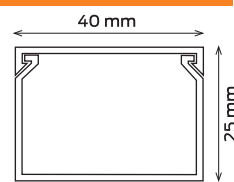

Instead you order your pattern Code Article **XX**.

25 x 16

Product Code	CNLAF-XX-25016	CNLAC-XX-25016
Package	Nylon	Box
Lenght	2 m	2 m
Size	25 x 16	25 x 16
Package total (m)	100 m	140 m
Weight (kg)	12.2 kg	17 kg
Volume (m ³)	0.049 m³	0.063 m³

Instead you order your pattern Code Article **XX**.

25 x 25

Product Code	CNLAF-XX-25025	CNLAC-XX-25025
Package	Nylon	Box
Lenght	2 m	2 m
Size	25 x 25	25 x 25
Package total (m)	50 m	80 m
Weight (kg)	8.7 kg	13.8 kg
Volume (m ³)	0.037 m³	0.063 m³

Instead you order your pattern Code Article **XX**.

40 x 25

Product Code	CNLAF-XX-40025	CNLAC-XX-40025
Package	Nylon	Box
Lenght	2 m	2 m
Size	40 x 25	40 x 25
Package total (m)	40 m	80 m
Weight (kg)	8.8 kg	17.4 kg
Volume (m ³)	0.049 m³	0.089 m³