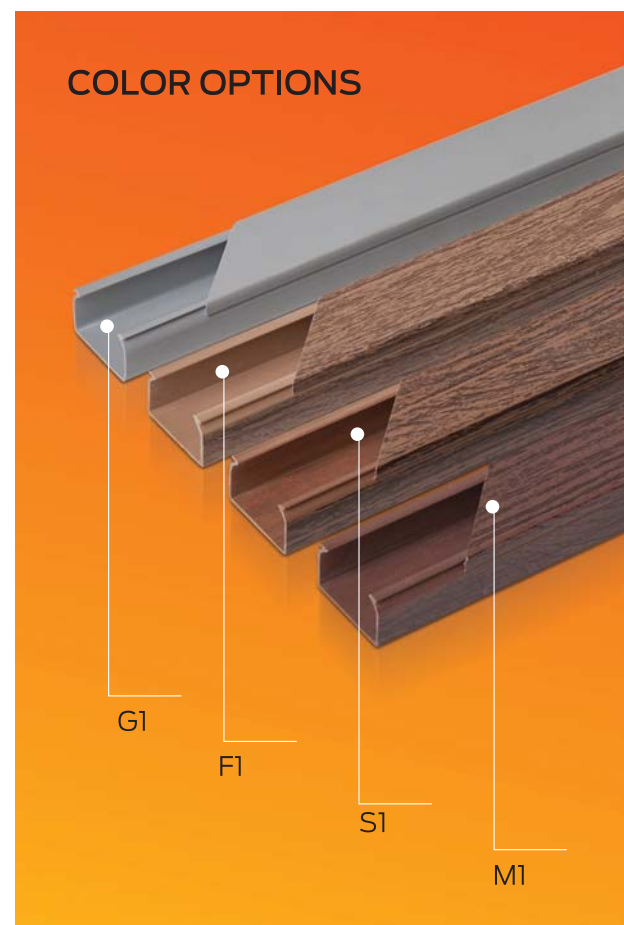

25 x 25

Product Code	CNLAF-XX-25025	CNLAC-XX-25025
Package	Nylon	Box
Lenght	2 m	2 m
Size	25 x 25	25 x 25
Package total (m)	50 m	80 m
Weight (kg)	8.7 kg	13.8 kg
Volume (m³)	0.037 m³	0.063 m³

Instead you order your pattern Code Article **XX**.

40 x 25

Product Code	CNLAF-XX-40025	CNLAC-XX-40025
Package	Nylon	Box
Lenght	2 m	2 m
Size	40 x 25	40 x 25
Package total (m)	40 m	80 m
Weight (kg)	8.8 kg	17.4 kg
Volume (m³)	0.049 m³	0.089 m³

Instead you order your pattern Code Article **XX**.

40 x 40

Product Code	CNLAF-XX-40040	CNLAC-XX-40040
Package	Nylon	Box
Lenght	2 m	2 m
Size	40 x 40	40x 40
Package total (m)	36 m	72 m
Weight (kg)	11 kg	22.6 kg
Volume (m³)	0.038 m³	0.121 m³

Instead you order your pattern Code Article **XX**.