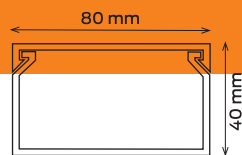

60 x 60

Product Code	CNL-PGF-60040	CNL-PGC-60040
Package	Nylon	Box
Lenght	2 m	2 m
Size	60 x 60	60 x 60
Package total (m)	12 m	32 m
Weight (kg)	5.6 kg	14.6 kg
Volume (m³)	0.049 m³	0.121 m³