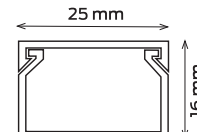

Instead you order your pattern Code Article **XX**.

16 x 16

Product Code	CNLF-XX-16016	CNLC-XX-16016
Package	Nylon	Box
Lenght	2 m	2 m
Size	16 x 16	16 x 16
Package total (m)	100 m	208 m
Weight (kg)	9.2 kg	18.8 kg
Volume (m ³)	0.033 m³	0.063 m³

Instead you order your pattern Code Article **XX**.

20 x 10

Product Code	CNLF-XX-20010	CNLC-XX-20010
Package	Nylon	Box
Lenght	2 m	2 m
Size	20 x 10	20 x 10
Package total (m)	200 m	248 m
Weight (kg)	17.2 kg	21.2 kg
Volume (m ³)	0.054 m³	0.063 m³

Instead you order your pattern Code Article **XX**.

25 x 16

Product Code	CNLF-XX-25016	CNLC-XX-25016
Package	Nylon	Box
Lenght	2 m	2 m
Size	25 x 16	25 x 16
Package total (m)	100 m	140 m
Weight (kg)	12.2 kg	17 kg
Volume (m ³)	0.049 m³	0.063 m³

Instead you order your pattern Code Article **XX**.

25 x 25

Product Code	CNLF-XX-25025	CNLC-XX-25025
Package	Nylon	Box
Lenght	2 m	2 m
Size	25 x 25	25 x 25
Package total (m)	50 m	80 m
Weight (kg)	8.7 kg	13.8 kg
Volume (m ³)	0.037 m³	0.063 m³