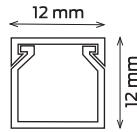

Instead you order your pattern Code Article **XX**.

25 x 25

Product Code	CNLF-XX-25025	CNLC-XX-25025
Package	Nylon	Box
Lenght	2 m	2 m
Size	25 x 25	25 x 25
Package total (m)	50 m	80 m
Weight (kg)	8.7 kg	13.8 kg
Volume (m ³)	0.037 m³	0.063 m³

Instead you order your pattern Code Article **XX**.

40 x 25

Product Code	CNLF-XX-40025	CNLC-XX-40025
Package	Nylon	Box
Lenght	2 m	2 m
Size	40 x 25	40 x 25
Package total (m)	40 m	80 m
Weight (kg)	8.8 kg	17.4 kg
Volume (m ³)	0.049 m³	0.089 m³

Instead you order your pattern Code Article **XX**.

40 x 40

Product Code	CNLF-XX-40040	CNLC-XX-40040
Package	Nylon	Box
Lenght	2 m	2 m
Size	40 x 40	40 x 40
Package total (m)	36 m	72 m
Weight (kg)	11 kg	22.6 kg
Volume (m ³)	0.038 m³	0.121 m³

Instead you order your pattern Code Article **XX**.

COLOR OPTIONS

12 x 12

Product Code	CNLAF-XX-12012	CNLAC-XX-12012
Package	Nylon	Box
Lenght	2 m	2 m
Size	12 x 12	12 x 12
Package total (m)	200 m	180 m
Weight (kg)	12.2 kg	11 kg
Volume (m ³)	0.037 m³	0.032 m³