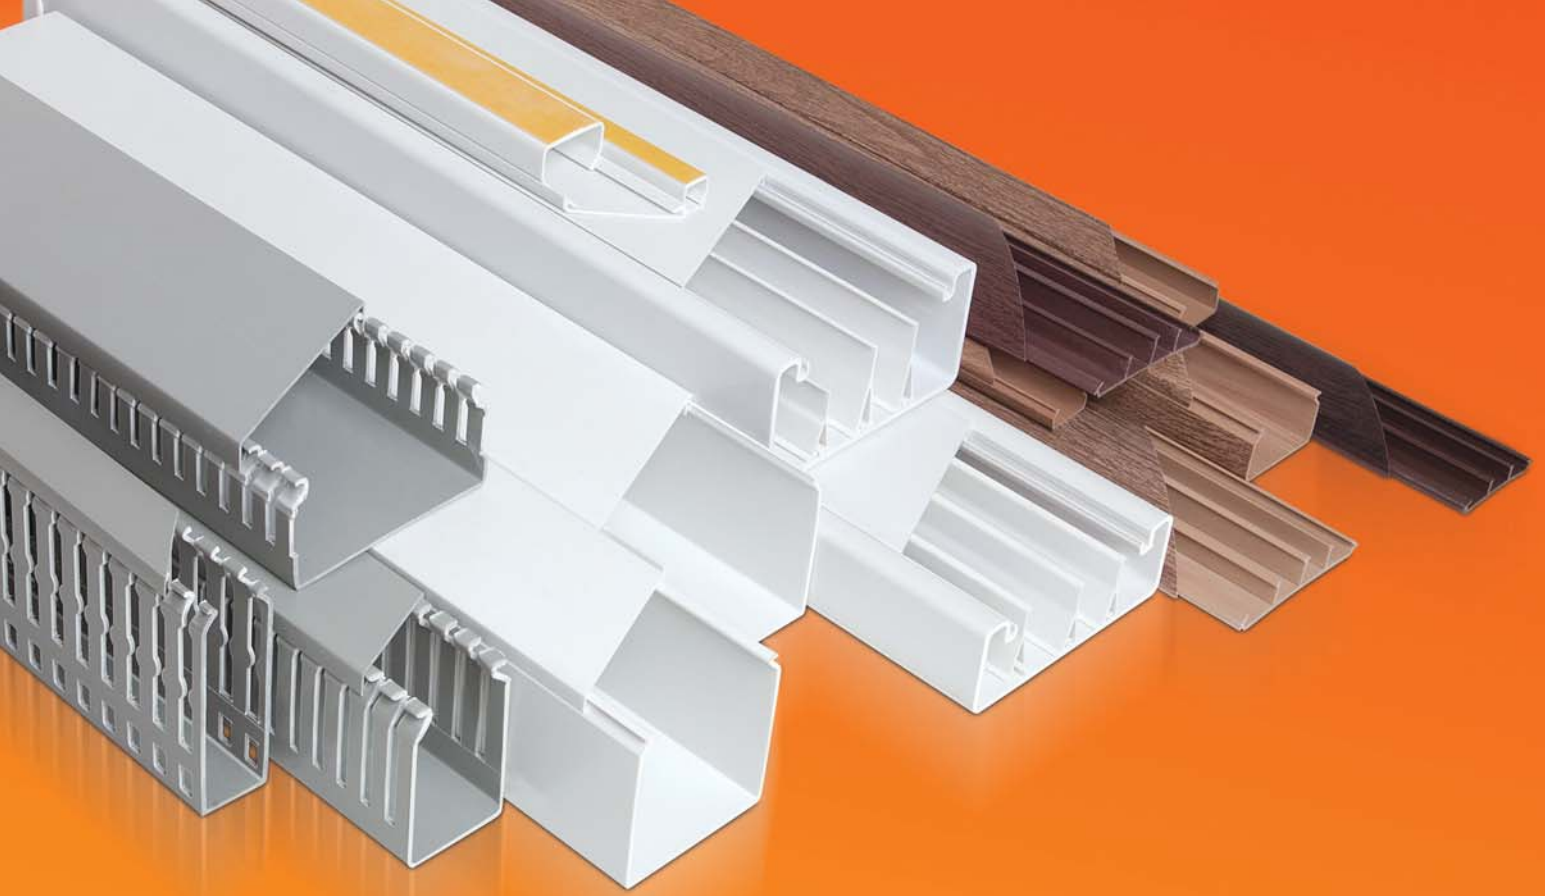

Instead you order your pattern Code Article X.

TECHNICAL SPECIFICATIONS

Can be painted to any color you desire.

Nonflammable.

Adhesive models are easy to install.

Resistant to extreme cold, heat and fire.

- Easy and low cost installation
- No special tools required for installation
- Can be easily cut to the desired length with the help of the saw
- All our products with double-sided tape can be used
- Multiple cables can be passed from the same channel
- It is resistant to mechanical shock
- Fire-resistant, non-flammable
- -25 to +70 °C endurance
- High dielectric insulation
- Atmospheric conditions, resistance to ultraviolet radiation