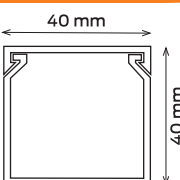

Instead you order your pattern Code Article **XX**.

25 x 25

Product Code	CNLAF-XX-25025	CNLAC-XX-25025
Package	Nylon	Box
Lenght	2 m	2 m
Size	25 x 25	25 x 25
Package total (m)	50 m	80 m
Weight (kg)	8.7 kg	13.8 kg
Volume (m ³)	0.037 m³	0.063 m³

Instead you order your pattern Code Article **XX**.

40 x 25

Product Code	CNLAF-XX-40025	CNLAC-XX-40025
Package	Nylon	Box
Lenght	2 m	2 m
Size	40 x 25	40 x 25
Package total (m)	40 m	80 m
Weight (kg)	8.8 kg	17.4 kg
Volume (m ³)	0.049 m³	0.089 m³

Instead you order your pattern Code Article **XX**.

40 x 40

Product Code	CNLAF-XX-40040	CNLAC-XX-40040
Package	Nylon	Box
Lenght	2 m	2 m
Size	40 x 40	40x 40
Package total (m)	36 m	72 m
Weight (kg)	11 kg	22.6 kg
Volume (m ³)	0.038 m³	0.121 m³