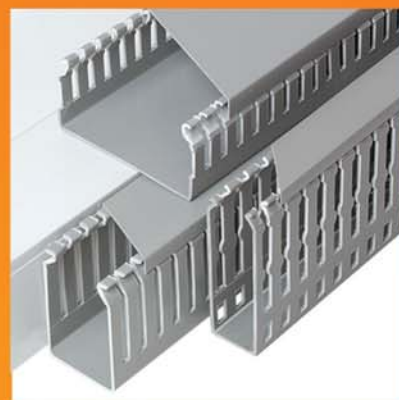

2015 - 2016 PRODUCT CATALOGUE

CanaLUX
CABLE TRUNKING SYSTEMS

100 x 35

Product Code : CNL 100035 K
 Package : Box
 Length : 2m
 Size : 100x35
 Package total (m) : 20 m
 Weight (kg) : 18 kg.
 Volume (m3) : 0.063