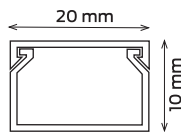

Instead you order your pattern Code Article **XX**.

40 x 40

Product Code	CNLF-XX-40040	CNLC-XX-40040
Package	Nylon	Box
Lenght	2 m	2 m
Size	40 x 40	40 x 40
Package total (m)	36 m	72 m
Weight (kg)	11 kg	22.6 kg
Volume (m ³)	0.038 m³	0.121 m³

Instead you order your pattern Code Article **XX**.

COLOR OPTIONS

12 x 12

Product Code	CNLAF-XX-12012	CNLAC-XX-12012
Package	Nylon	Box
Lenght	2 m	2 m
Size	12 x 12	12 x 12
Package total (m)	200 m	180 m
Weight (kg)	12.2 kg	11 kg
Volume (m ³)	0.037 m³	0.032 m³

Instead you order your pattern Code Article **XX**.

16 x 16

Product Code	CNLAF-XX-16016	CNLAC-XX-16016
Package	Nylon	Box
Lenght	2 m	2 m
Size	16 x 16	16 x 16
Package total (m)	100 m	208 m
Weight (kg)	9.2 kg	18.8 kg
Volume (m ³)	0.033 m³	0.063 m³

Instead you order your pattern Code Article **XX**.

20 x 10

Product Code	CNLAF-XX-20010	CNLAC-XX-20010
Package	Nylon	Box
Lenght	2 m	2 m
Size	20 x 10	20 x 10
Package total (m)	200 m	248 m
Weight (kg)	17.2 kg	21.2 kg
Volume (m ³)	0.054 m³	0.063 m³