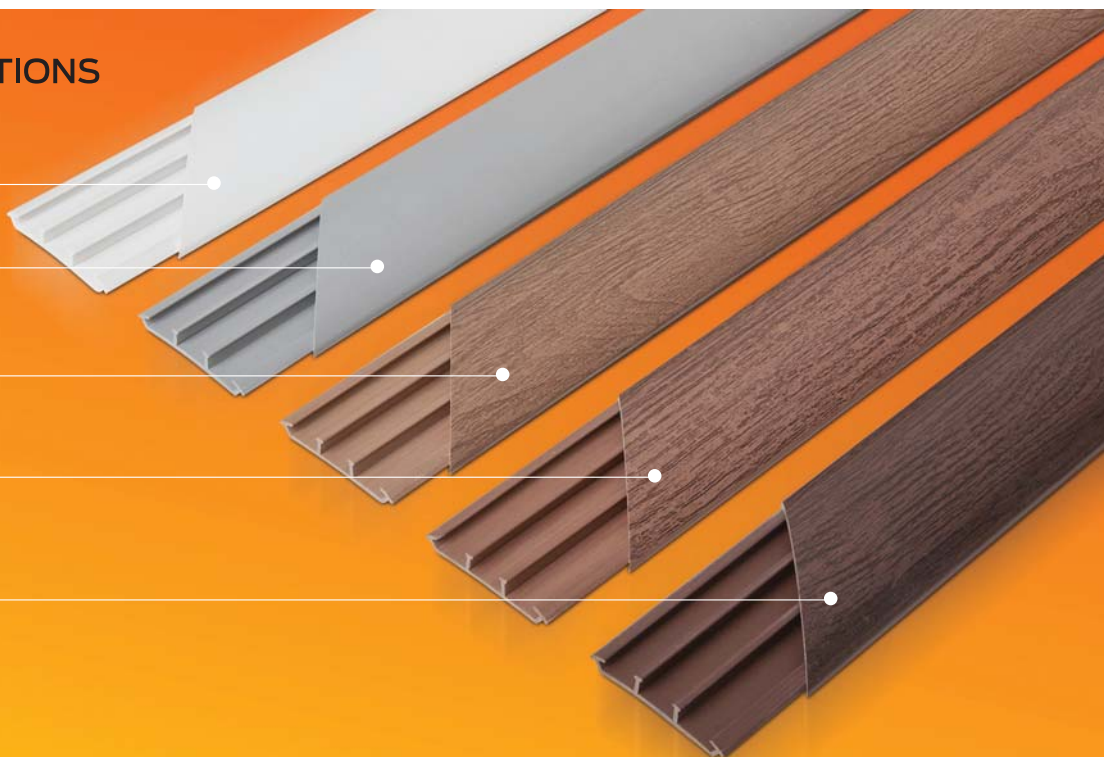

COLOR OPTIONS

W White

G Grey

B Beech

O Oak

M Maun