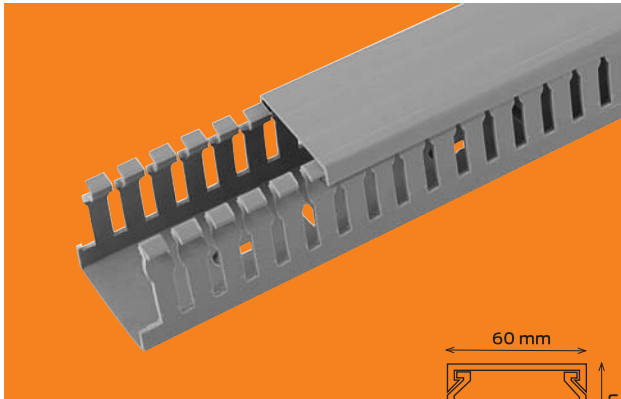

60 x 40

Product Code	CNL-PGF-60040	CNL-PGC-60040
Package	Nylon	Box
Lenght	2 m	2 m
Size	60 x 40	60 x 40
Package total (m)	20 m	48 m
Weight (kg)	9 kg	21.3 kg
Volume (m³)	0.052 m³	0.121 m³