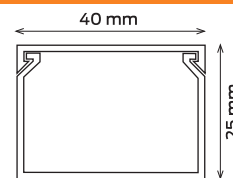

Instead you order your pattern Code Article **XX**.

20 x 10

Product Code	CNLF-XX-20010	CNLC-XX-20010
Package	Nylon	Box
Lenght	2 m	2 m
Size	20 x 10	20 x 10
Package total (m)	200 m	248 m
Weight (kg)	17.2 kg	21.2 kg
Volume (m ³)	0.054 m³	0.063 m³

Instead you order your pattern Code Article **XX**.

25 x 16

Product Code	CNLF-XX-25016	CNLC-XX-25016
Package	Nylon	Box
Lenght	2 m	2 m
Size	25 x 16	25 x 16
Package total (m)	100 m	140 m
Weight (kg)	12.2 kg	17 kg
Volume (m ³)	0.049 m³	0.063 m³

Instead you order your pattern Code Article **XX**.

25 x 25

Product Code	CNLF-XX-25025	CNLC-XX-25025
Package	Nylon	Box
Lenght	2 m	2 m
Size	25 x 25	25 x 25
Package total (m)	50 m	80 m
Weight (kg)	8.7 kg	13.8 kg
Volume (m ³)	0.037 m³	0.063 m³

Instead you order your pattern Code Article **XX**.

40 x 25

Product Code	CNLF-XX-40025	CNLC-XX-40025
Package	Nylon	Box
Lenght	2 m	2 m
Size	40 x 25	40 x 25
Package total (m)	40 m	80 m
Weight (kg)	8.8 kg	17.4 kg
Volume (m ³)	0.049 m³	0.089 m³