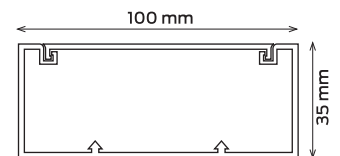

100 x 35

Product Code : CNL 100035 K
Package : Box
Length : 2m
Size : 100x35
Package total (m) : 20 m
Weight (kg) : 18 kg.
Volume (m3) : 0.063

CNL 100 51-09 DIVIDER

Length: 2m
Package total (m): 120m

ASSEMBLY ACCESSORIES

SWITCH SOCKET NETWORK ASSEMBLY SETS