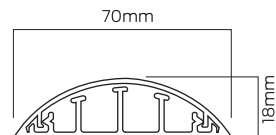

50 x 12

Product Code:
CNL-CP-50012 X

Lenght	: 2 m
Size	: 50 x 12
Package total (m)	: 50 m
Package	: Nylon
Weight (kg)	: 13.375 kg
Volume (m ³)	: 0.039 m ³

Instead you order your pattern Code Article X.

70 x 18

Product Code:
CNL-CP-70018 X

Lenght	: 2 m
Size	: 70 x 20
Package total (m)	: 24 m
Package	: Nylon
Weight (kg)	: 10.925 kg
Volume (m ³)	: 0.048 m ³

Instead you order your pattern Code Article X.

COLOR OPTIONS