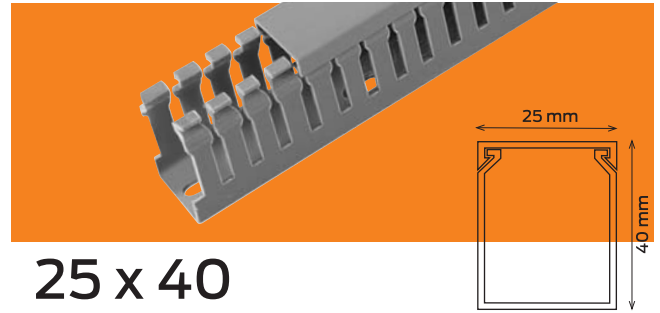

25 x 40

Product Code	CNL-PGF-25040	CNL-PGC-25040
Package	Nylon	Box
Length	2 m	2 m
Size	25 x 40	25 x 40
Package total (m)	24 m	90 m
Weight (kg)	7.8 kg	25.8 kg
Volume (m³)	0.028 m³	0.089 m³