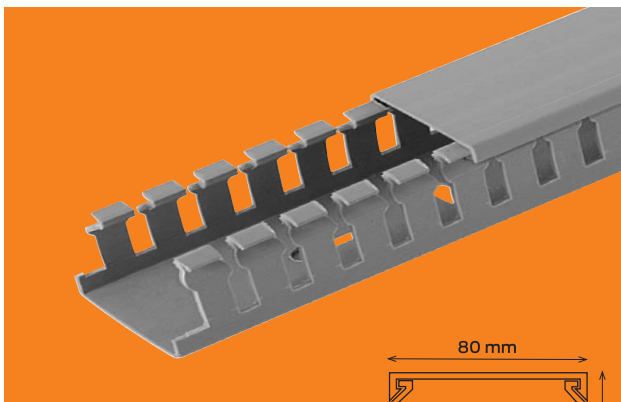

60 x 40

Product Code	CNL-PGF-60040	CNL-PGC-60040
Package	Nylon	Box
Lenght	2 m	2 m
Size	60 x 40	60 x 40
Package total (m)	20 m	48 m
Weight (kg)	9 kg	21.3 kg
Volume (m³)	0.052 m³	0.121 m³

60 x 60

Product Code	CNL-PGF-60040	CNL-PGC-60040
Package	Nylon	Box
Lenght	2 m	2 m
Size	60 x 60	60 x 60
Package total (m)	12 m	32 m
Weight (kg)	5.6 kg	14.6 kg
Volume (m³)	0.049 m³	0.121 m³

80 x 40

Product Code	CNL-PGF-80040	CNL-PGC-80040
Package	Nylon	Box
Lenght	2 m	2 m
Size	80 x 40	80 x 40
Package total (m)	12 m	36 m
Weight (kg)	6.8 kg	20 kg
Volume (m³)	0.045 m³	0.121 m³