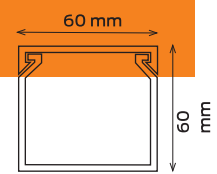

40 x 40

Product Code	CNL-PGF-40040	CNL-PGC-40040
Package	Nylon	Box
Length	2 m	2 m
Size	40 x 40	40 x 40
Package total (m)	16 m	72 m
Weight (kg)	5.4 kg	23.6 kg
Volume (m ³)	0.031 m ³	0.121 m ³

40 x 60

Product Code	CNL-PGF-40060	CNL-PGC-40060
Package	Nylon	Box
Length	2 m	2 m
Size	40 x 60	40 x 60
Package total (m)	20 m	48 m
Weight (kg)	9.2 kg	20.8 kg
Volume (m ³)	0.051 m ³	0.121 m ³

40 x 80

Product Code	CNL-PGF-40080	CNL-PGC-40080
Package	Nylon	Box
Length	2 m	2 m
Size	40 x 80	40 x 80
Package total (m)	8 m	36 m
Weight (kg)	4.2 kg	18.2 kg
Volume (m ³)	0.030 m ³	0.121 m ³

60 x 40

Product Code	CNL-PGF-60040	CNL-PGC-60040
Package	Nylon	Box
Lenght	2 m	2 m
Size	60 x 40	60 x 40
Package total (m)	20 m	48 m
Weight (kg)	9 kg	21.3 kg
Volume (m ³)	0.052 m ³	0.121 m ³