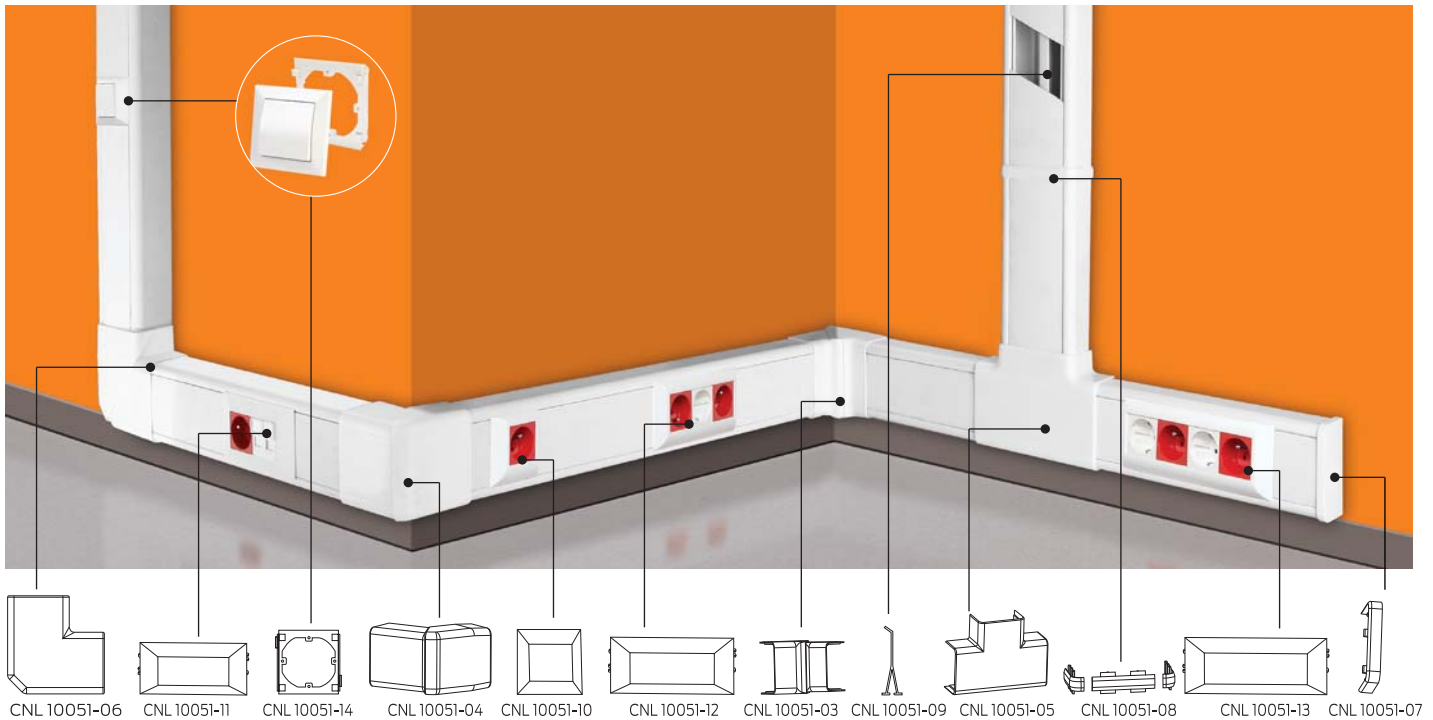

100 x 35

Product Code : CNL 100035 K
Package : Box
Length : 2m
Size : 100x35
Package total (m) : 20 m
Weight (kg) : 18 kg.
Volume (m3) : 0.063

CNL 100 51-09 DIVIDER

Length: 2m
Package total (m): 120m

ASSEMBLY ACCESSORIES

SWITCH SOCKET NETWORK ASSEMBLY SETS