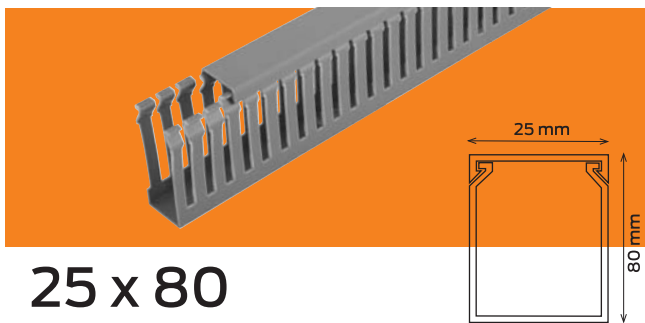

25 x 80

Product Code	CNL-PGF-25080	CNL-PGC-25080
Package	Nylon	Box
Length	2 m	2 m
Size	25 x 80	25 x 80
Package total (m)	12 m	54 m
Weight (kg)	5.4 kg	23.6 kg
Volume (m³)	0.03 m³	0.121 m³