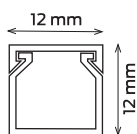

40 x 25

Product Code	CNL-AF-40025	CNL-AC-40025
Package	Nylon	Box
Lenght	2 m	2 m
Size	40 x 25	40 x 25
Package total (m)	40 m	80 m
Weight (kg)	8.8 kg	17.4 kg
Volume (m ³)	0.049 m³	0.089 m³

40 x 40

Product Code	CNL-AF-40040	CNL-AC-40040
Package	Nylon	Box
Lenght	2 m	2 m
Size	40 x 40	40 x 40
Package total (m)	36 m	72 m
Weight (kg)	11 kg	22.6 kg
Volume (m ³)	0.038 m³	0.121 m³

40 x 60

Product Code	CNL-AF-40060	CNL-AC-40060
Package	Nylon	Box
Lenght	2 m	2 m
Size	40 x 60	40 x 60
Package total (m)	24 m	48 m
Weight (kg)	10.5 kg	21.5 kg
Volume (m ³)	0.038 m³	0.121 m³

12 x 12

Product Code	CNLF-XX-12012	CNLC-XX-12012
Package	Nylon	Box
Lenght	2 m	2 m
Size	12 x 12	12 x 12
Package total (m)	200 m	180 m
Weight (kg)	12.2 kg	11 kg
Volume (m ³)	0.037 m³	0.032 m³

Instead you order your pattern Code Article **XX**.

16 x 16

Product Code	CNLF-XX-16016	CNLC-XX-16016
Package	Nylon	Box
Lenght	2 m	2 m
Size	16 x 16	16 x 16
Package total (m)	100 m	208 m
Weight (kg)	9.2 kg	18.8 kg
Volume (m ³)	0.033 m³	0.063 m³