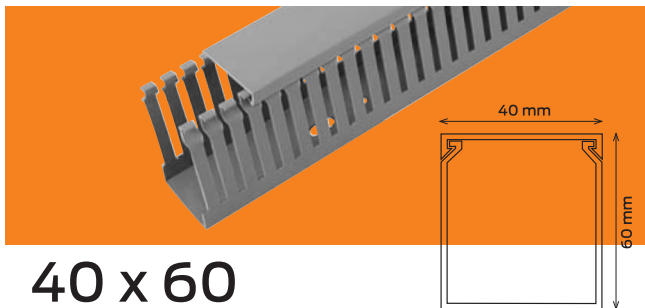

40 x 60

Product Code	CNL-PGF-40060	CNL-PGC-40060
Package	Nylon	Box
Length	2 m	2 m
Size	40 x 60	40 x 60
Package total (m)	20 m	48 m
Weight (kg)	9.2 kg	20.8 kg
Volume (m³)	0.051 m³	0.121 m³