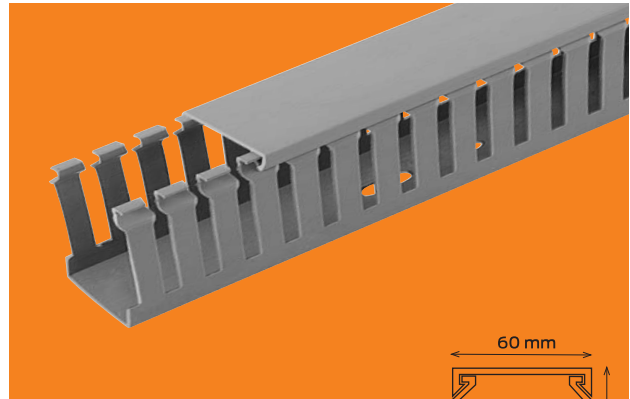

60 x 60

Product Code	CNL-PGF-60040	CNL-PGC-60040
Package	Nylon	Box
Lenght	2 m	2 m
Size	60 x 60	60 x 60
Package total (m)	12 m	32 m
Weight (kg)	5.6 kg	14.6 kg
Volume (m³)	0.049 m³	0.121 m³