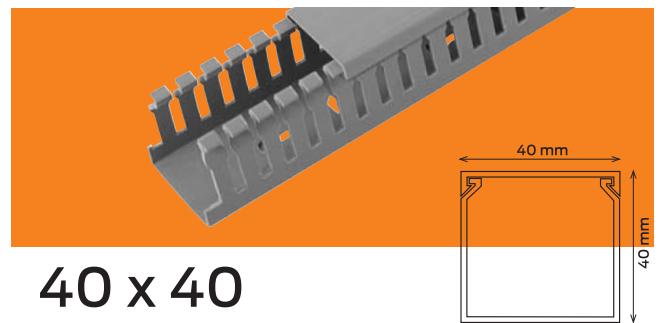

40 x 40

Product Code	CNL-PGF-40040	CNL-PGC-40040
Package	Nylon	Box
Length	2 m	2 m
Size	40 x 40	40 x 40
Package total (m)	16 m	72 m
Weight (kg)	5.4 kg	23.6 kg
Volume (m³)	0.031 m³	0.121 m³