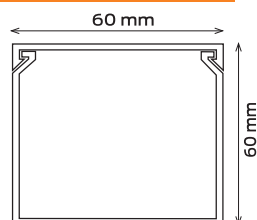

Product Code	CNL-F-60060	CNL-C-60060
Package	Nylon	Box
Lenght	2 m	2 m
Size	60 x 60	60 x 60
Package total (m)	16 m	32 m
Weight (kg)	8.96 kg	17.90 kg
Volume (m³)	0.0343 m³	0.121 m³