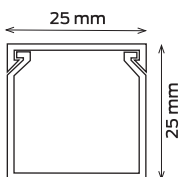

Instead you order your pattern Code Article **XX**.

16 x 16

Product Code	CNLF-XX-16016	CNLC-XX-16016
Package	Nylon	Box
Lenght	2 m	2 m
Size	16 x 16	16 x 16
Package total (m)	100 m	208 m
Weight (kg)	9.2 kg	18.8 kg
Volume (m ³)	0.033 m³	0.063 m³

Instead you order your pattern Code Article **XX**.

20 x 10

Product Code	CNLF-XX-20010	CNLC-XX-20010
Package	Nylon	Box
Lenght	2 m	2 m
Size	20 x 10	20 x 10
Package total (m)	200 m	248 m
Weight (kg)	17.2 kg	21.2 kg
Volume (m ³)	0.054 m³	0.063 m³

Instead you order your pattern Code Article **XX**.

25 x 16

Product Code	CNLF-XX-25016	CNLC-XX-25016
Package	Nylon	Box
Lenght	2 m	2 m
Size	25 x 16	25 x 16
Package total (m)	100 m	140 m
Weight (kg)	12.2 kg	17 kg
Volume (m ³)	0.049 m³	0.063 m³

Instead you order your pattern Code Article **XX**.

25 x 25

Product Code	CNLF-XX-25025	CNLC-XX-25025
Package	Nylon	Box
Lenght	2 m	2 m
Size	25 x 25	25 x 25
Package total (m)	50 m	80 m
Weight (kg)	8.7 kg	13.8 kg
Volume (m ³)	0.037 m³	0.063 m³